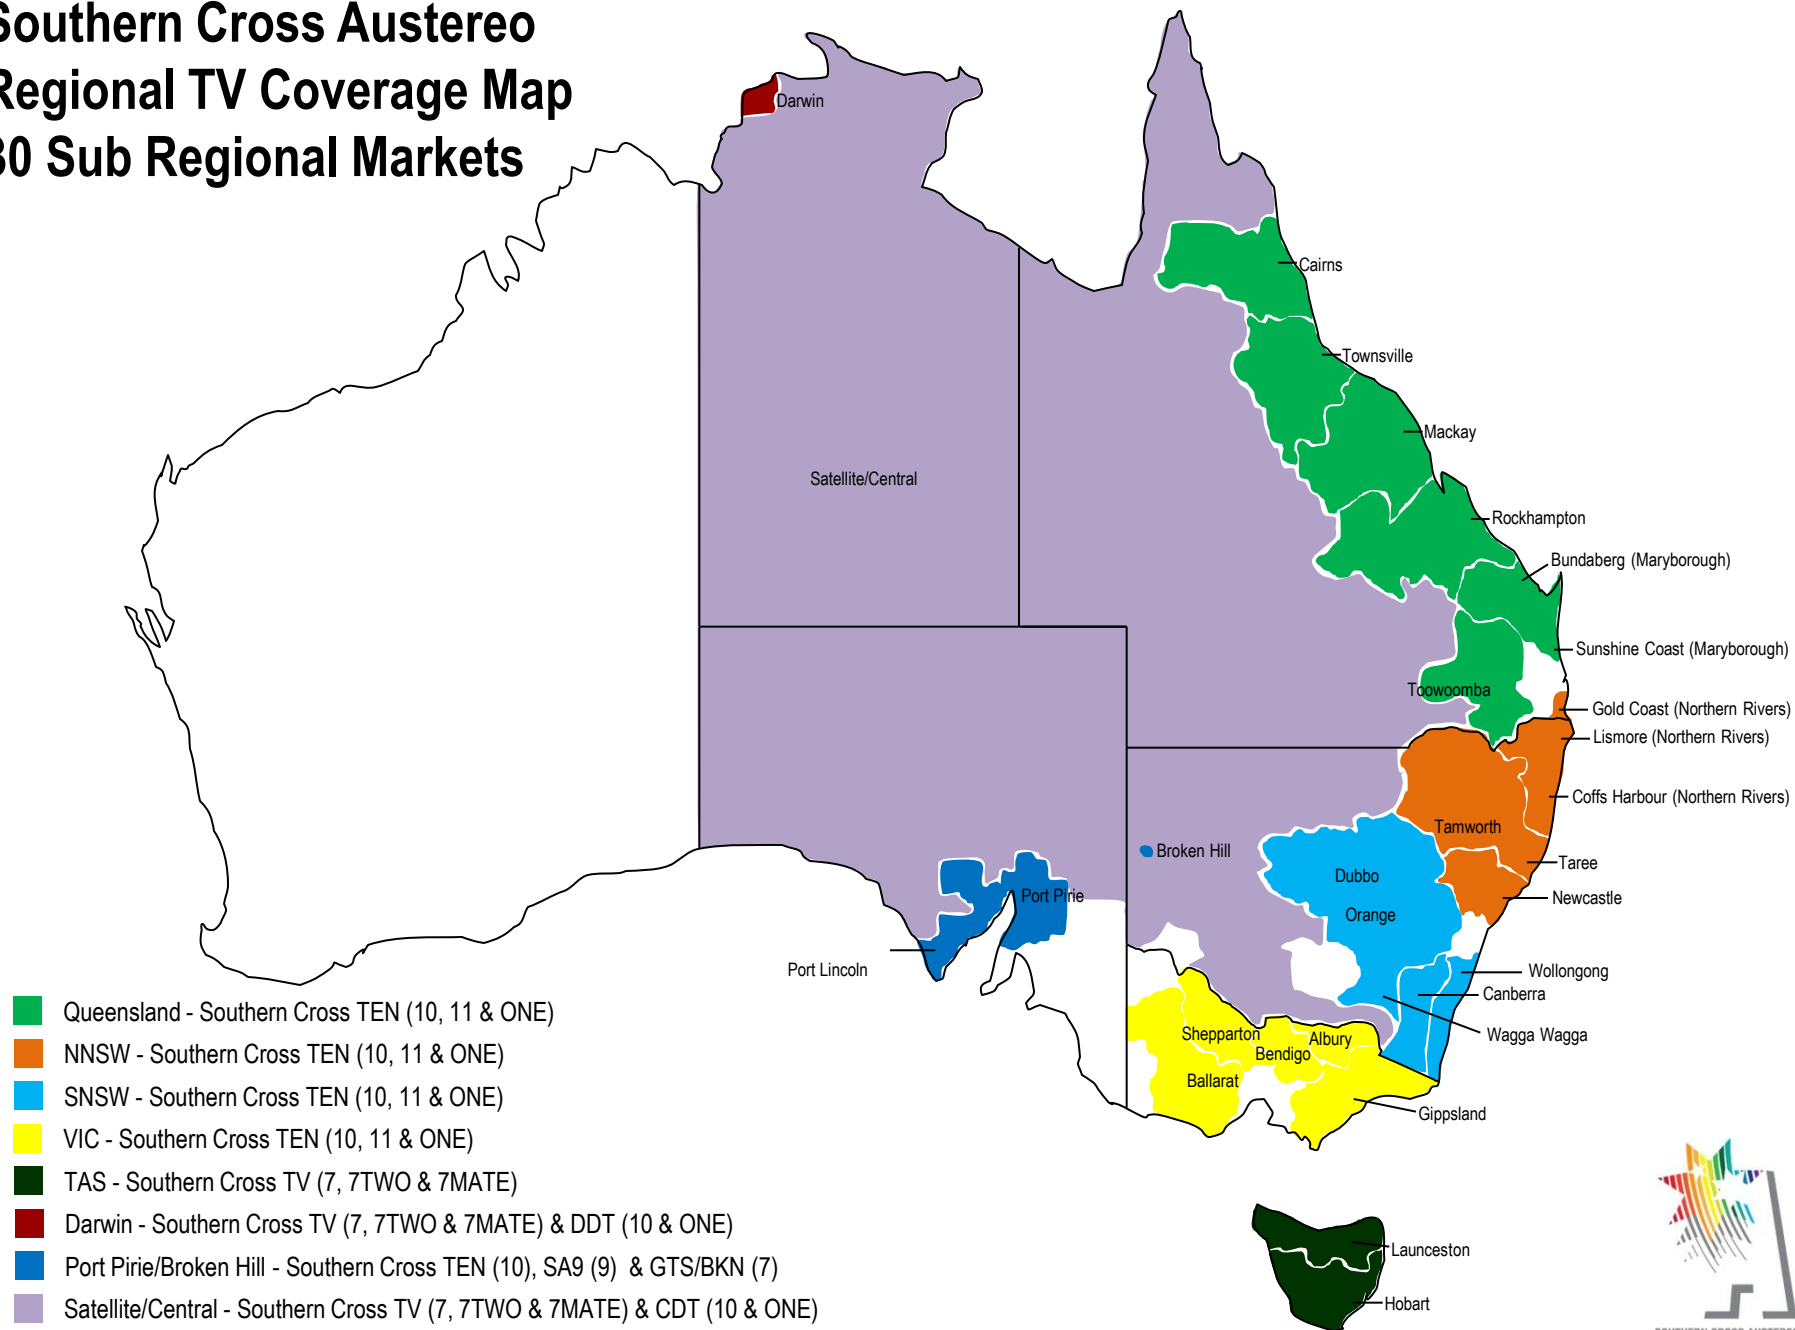

**SOUTHERN CROSS AUSTEREO  
REGIONAL TV COVERAGE**

# Southern Cross Austereo Regional TV Coverage Map 30 Sub Regional Markets

Map is not to scale and is indicative of coverage areas only. No responsibility is accepted for errors or omissions. Source: Regional TAM – 2011 Universe Estimates

## QLD, NORTHERN NSW, SOUTHERN NSW, VIC PROGRAMMING

- Has a presence in every major regional centre in the eastern states.
- Delivers a common network 10, 11 & ONE programme stream along the eastern seaboard but is able to localise news, advertising and some programming by market.
- With a broad range of television programming Southern Cross Austereo has the ability to reach a wide range of demographics.
- Key programmes include: Masterchef, The Biggest Loser, Talkin' 'Bout Your Generation, Law & Order franchise, Offspring, Neighbours, The Simpsons and Sons of Anarchy.

Tasmania Coverage Areas	Population
Hobart	259,000
Launceston	251,000
<b>Tasmania</b>	<b>510,000</b>