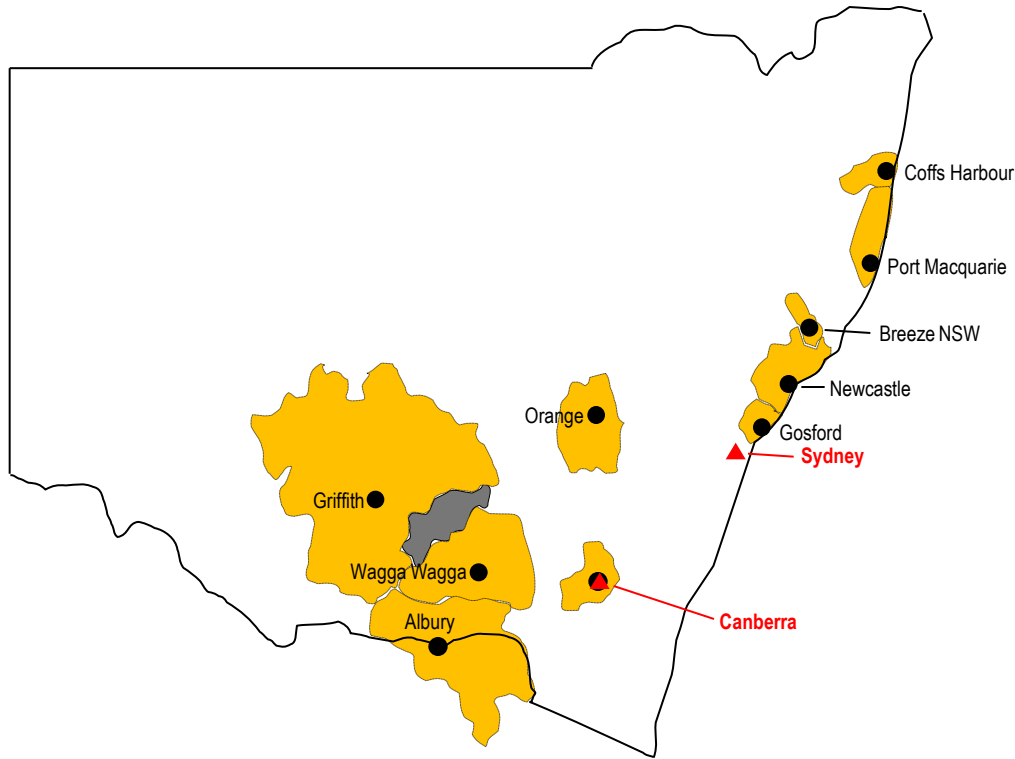

NSW & ACT - Triple M Local Works Programming

NSW & ACT RADIO STATIONS

2MMM	Sydney
2AY / THE RIVER 105.7 FM	Albury
MIX 106.3 FM	Canberra
2CS FM	Coffs Harbour
2GO FM	Gosford
2RG	Griffith
KOFM	Newcastle
2GZ FM	Orange
2MC FM	Port Macquarie
BREEZE NSW	Remote NSW
2WG	Wagga Wagga

- Regional Radio Coverage Area
- Overlap in Radio Coverage Area
- Regional Radio Market
- Capital City