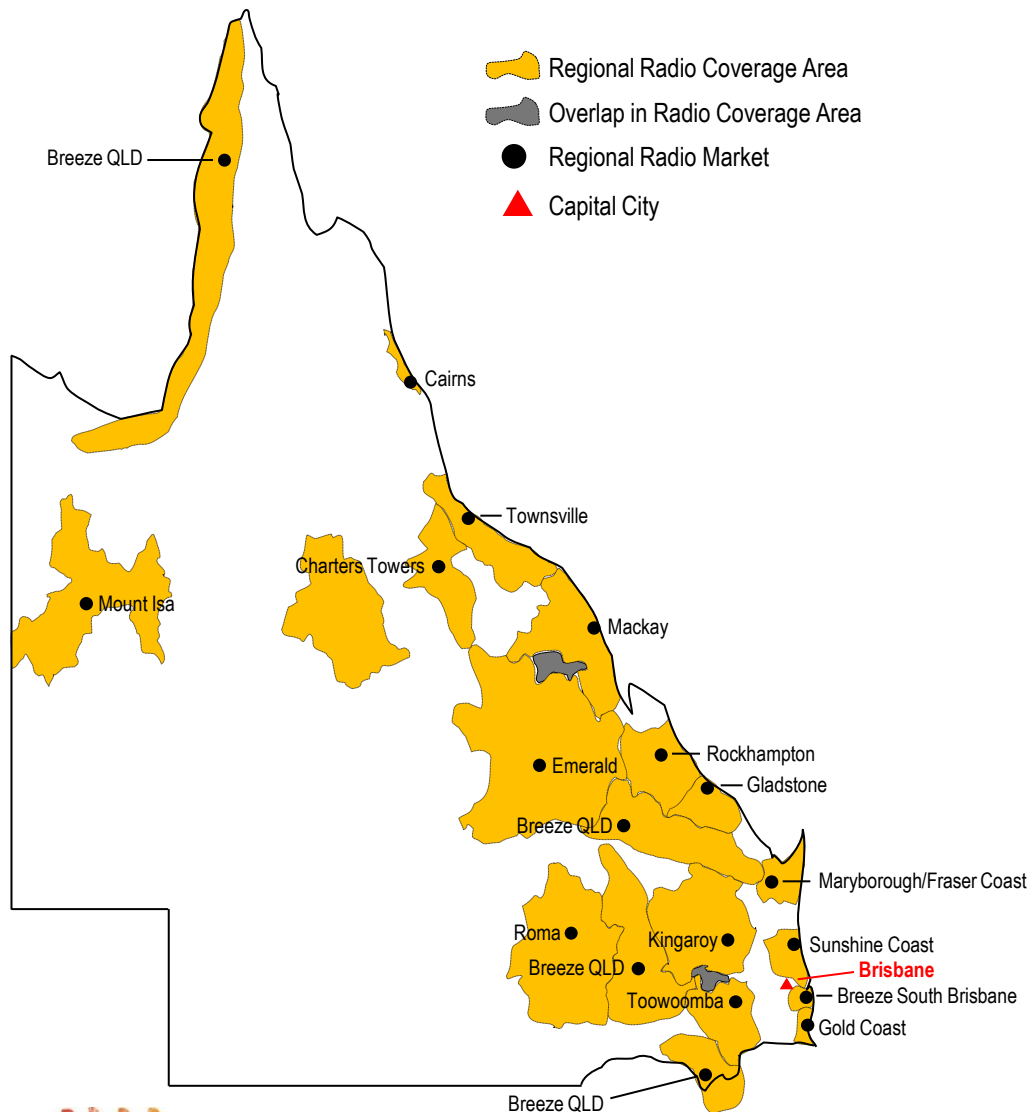

QLD - Triple M Local Works Programming

QLD RADIO STATIONS

4MMM	Brisbane
SEA 99.5 FM / 4CA 846 AM	Cairns
4GC	Charters Towers
ZINC HI	Emerald
SEA 95.1 FM	Gladstone
GOLD 92.5 FM	Gold Coast
1071 AM 4SB	Kingaroy
SEA 98.7 FM / 4MK 1026 AM	Mackay
MIX 103.5 FM	Maryborough/Fraser Coast
ZINC 666	Mt Isa
BREEZE QLD	Remote QLD
BREEZE SOUTH BRISBANE	Remote QLD
SEA 101.5 FM / 4RO	Rockhampton
ZINC ZR	Roma
MIX 92.7 FM	Sunshine Coast
4GR	Toowoomba
4TO FM / ZINC 100.7 FM	Townsville

Radio coverage is an estimate only, map not to scale

The Southern Cross Austereo Brisbane office does not represent the following stations – 4CA 846 AM Cairns, 4MK 1026 AM Mackay, 4RO Rockhampton & ZINC 100.7 FM Townsville

The Southern Cross Austereo Brisbane & Sydney offices does not represent the following stations – ZINC HI Emerald, 1071 AM 4SB Kingaroy, ZINC 666 Mt Isa & ZINC ZR Roma