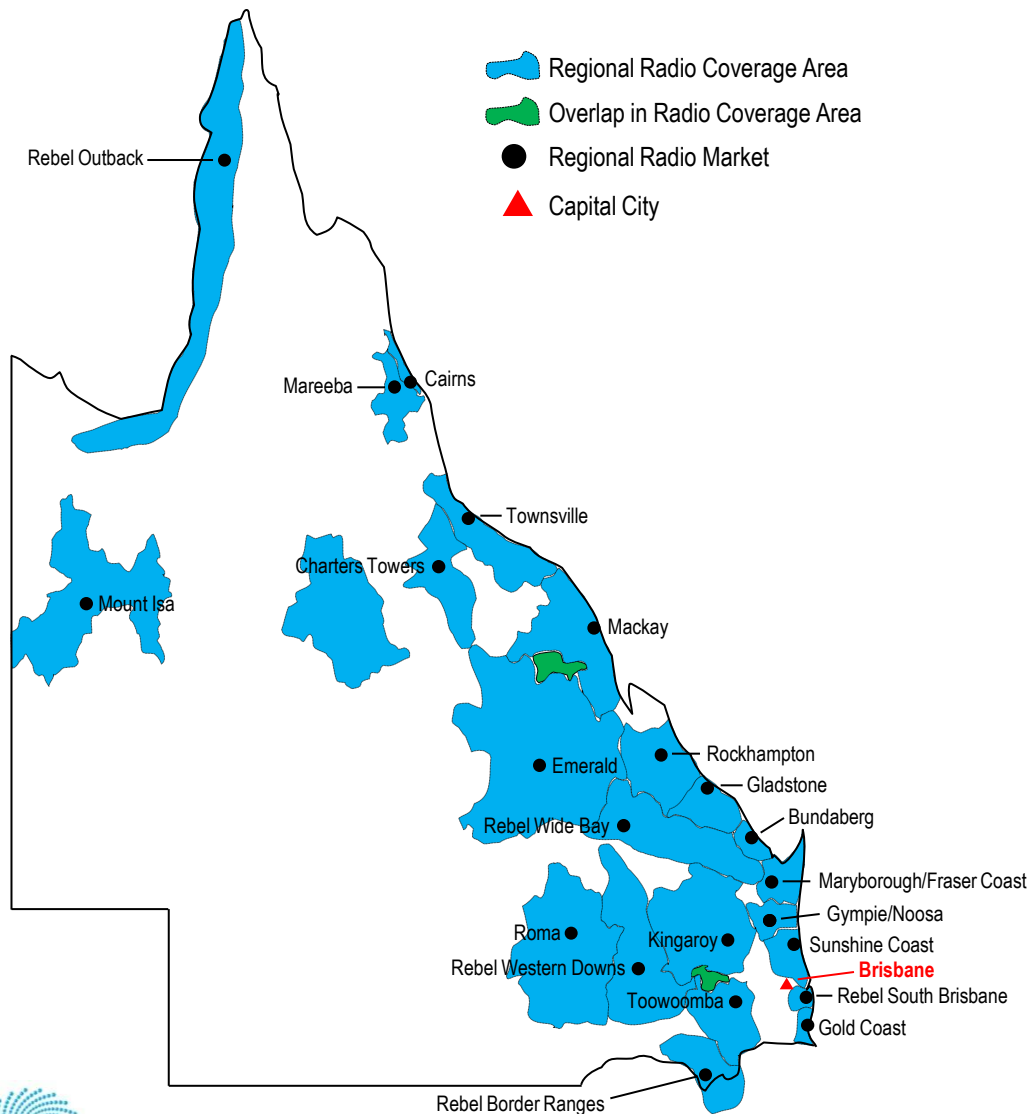

**SOUTHERN CROSS AUSTEREO
RADIO COVERAGE**

QLD - Today Network Programming

QLD RADIO STATIONS

B105	Brisbane
SEA 93.1 FM	Bundaberg
HOT 103.5 FM / ZINC 102.7 FM	Cairns
HOT 95.9 FM	Charters Towers
HOT 94.7 FM	Emerald
HOT 93.5 FM / ZINC 927	Gladstone
SEA 90.9 FM	Gold Coast
ZINC 96.1 FM	Gympie/Noosa
C 89.1 FM	Kingaroy
ZINC 101.9 FM	Mackay
GREATER HOT FM	Mackay/Airline Beach
HOT 97.9 FM	Mareeba
SEA 101.9 FM	Maryborough/Fraser Coast
HOT 102.5 FM	Mt Isa
REBEL OUTBACK	Remote QLD
REBEL WIDE BAY	Remote QLD
REBEL WESTERN DOWNS	Remote QLD
REBEL BORDER RANGES	Remote QLD
REBEL SOUTH BRISBANE	Remote QLD
HOT 107.9 FM	Rockhampton
HOT 95.1 FM	Roma
SEA 91.9 FM / HOT 91.1 FM	Sunshine Coast
GREATER CFM	Toowoomba/Warwick/Dalby
HOT 103.1 FM / 106.3 FM	Townsville

-  Regional Radio Coverage Area
-  Overlap in Radio Coverage Area
-  Regional Radio Market
-  Capital City

Radio coverage is an estimate only, map not to scale

VIC – Today Network Programming

VIC RADIO STATIONS

-  Regional Radio Coverage Area
-  Overlap in Radio Coverage Area
-  Regional Radio Market
-  Capital City

TAS – Today Network Programming

TAS RADIO STATIONS

SEA 101.7 FM	Burnie
SEA 107.7 FM	Devonport
SEA 100.9 FM	Hobart
CHILLI 90.1 FM	Launceston
7XS	Queenstown/West Coast
SEA 99.7 FM	Scottsdale

-  Regional Radio Coverage Area
-  Overlap in Radio Coverage Area
-  Regional Radio Market
-  Capital City

VIC – Triple M Local Works Programming

VIC RADIO STATIONS

3MMM	Melbourne
THE RIVER 105.7 FM / 2AY	Albury
3BO FM	Bendigo
3CS	Colac
3HA	Hamilton
3WM	Horsham
SUN 97.9 FM	Mildura
GOLD 1242	Sale/Traralgon
3SR FM 95.3 / 3SR FM 91.3	Shepparton/Mt Buller
3SH	Swan Hill
3GG	Warragul
3YB	Warrnambool