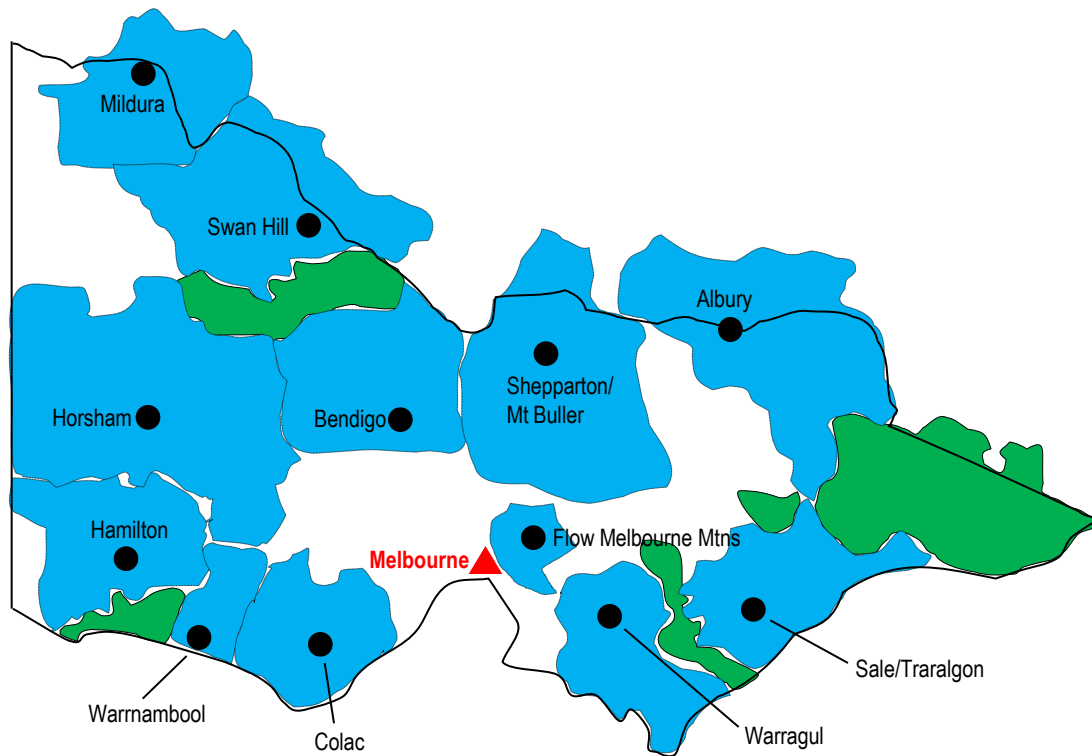

NSW & ACT - Today Network Programming

NSW & ACT RADIO STATIONS

2DAY FM	Sydney
STAR 104.9 FM	Albury
C91.3 FM	Campbelltown
FM 104.7	Canberra
STAR 105.5 FM	Coffs Harbour
STAR 93.5 FM	Dubbo
SEA 101.3 FM	Gosford
STAR 99.7 FM	Griffith
NXFM	Newcastle
STAR 105.9 FM	Orange
STAR 102.3 FM	Port Macquarie
REBEL BORDER RANGES	Remote NSW
REBEL NSW	Remote NSW
STAR 93.1 FM	Wagga Wagga
i98 FM	Wollongong

-  Regional Radio Coverage Area
-  Overlap in Radio Coverage Area
-  Regional Radio Market
-  Capital City

Radio coverage is an estimate only, map not to scale

VIC – Today Network Programming

VIC RADIO STATIONS

-  Regional Radio Coverage Area
-  Overlap in Radio Coverage Area
-  Regional Radio Market
-  Capital City

VIC – Triple M Local Works Programming

VIC RADIO STATIONS

3MMM	Melbourne
THE RIVER 105.7 FM / 2AY	Albury
3BO FM	Bendigo
3CS	Colac
3HA	Hamilton
3WM	Horsham
SUN 97.9 FM	Mildura
GOLD 1242	Sale/Traralgon
3SR FM 95.3 / 3SR FM 91.3	Shepparton/Mt Buller
3SH	Swan Hill
3GG	Warragul
3YB	Warrnambool

-  Regional Radio Coverage Area
-  Overlap in Radio Coverage Area
-  Regional Radio Market
-  Capital City

TAS – Triple M Local Works Programming

TAS RADIO STATIONS

7BU 558 AM	Burnie
7AD 900 AM	Devonport
HEART 107.3	Hobart
89.3 LAFM	Launceston
7SD 540 AM	Scottsdale