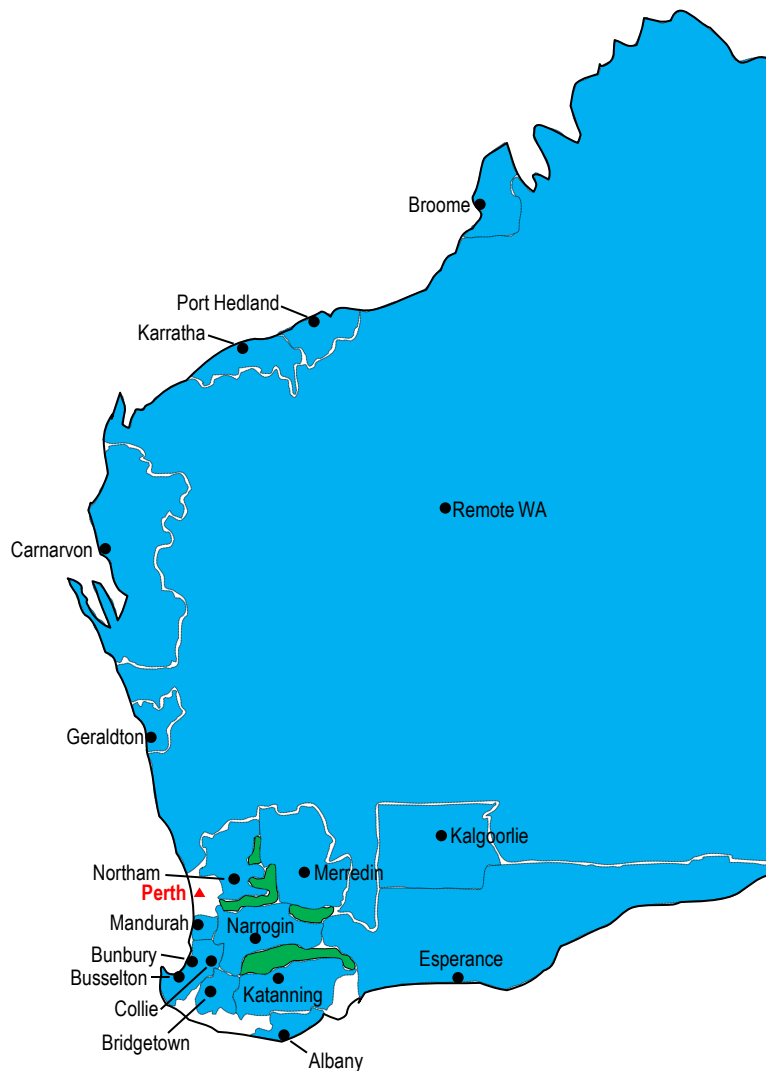

WA – Today Network Programming

WA RADIO STATIONS

92.9 FM	Perth
HOT 106.5 FM	Albany
HOT 95.7 FM	Bridgetown
BROOME WAFM	Broome
HOT 95.7 FM	Bunbury
HOT 95.7 FM	Busselton
HOT HITS 99.7	Carnarvon
HOT 95.7 FM	Collie
HOT 102.3 FM	Esperance
GERALDTON WAFM	Geraldton
HOT 97.9 FM	Kalgoorlie
KARRATHA WAFM	Karratha
HOT 94.9 FM	Katanning
97.3 COAST FM	Mandurah
HOT 105.1 FM	Merredin
HOT 100.5 FM	Narrogin
HOT 96.5 FM	Northam
PORT HEDLAND WAFM	Port Hedland
RED FM	WA Remote

- Regional Radio Coverage Area
- Overlap in Radio Coverage Area
- Regional Radio Market
- Capital City

Radio coverage is an estimate only, map not to scale