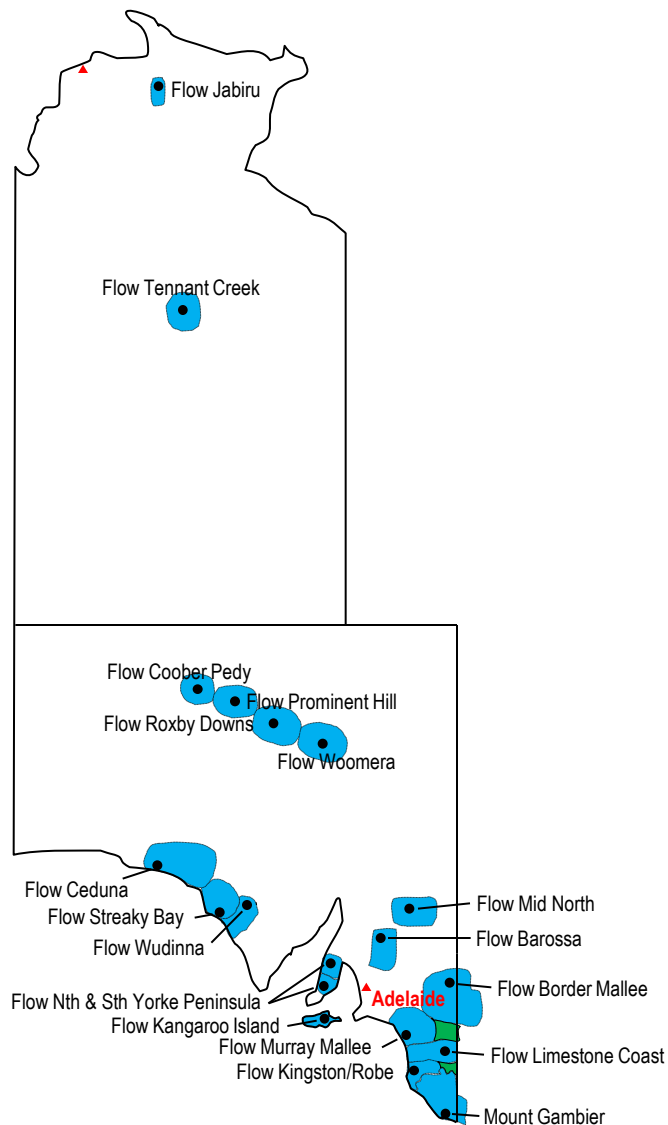

-  Regional Radio Coverage Area
-  Overlap in Radio Coverage Area
-  Regional Radio Market
-  Capital City

TAS – Today Network Programming

TAS RADIO STATIONS

SEA 101.7 FM	Burnie
SEA 107.7 FM	Devonport
SEA 100.9 FM	Hobart
CHILLI 90.1 FM	Launceston
7XS	Queenstown/West Coast
SEA 99.7 FM	Scottsdale

-  Regional Radio Coverage Area
-  Overlap in Radio Coverage Area
-  Regional Radio Market
-  Capital City

Radio coverage is an estimate only, map not to scale
 The Southern Cross Austereo Sydney & Melbourne offices do not represent the following stations –
 SEA 101.7 FM Burnie, SEA 107.7 FM Devonport, SEA 99.7 FM Scottsdale, CHILLI 90.1 FM Launceston & 7XS Queenstown/West Coast

SA / NT – Today Network Programming

SA & NT RADIO STATIONS

SAFM	Adelaide
STAR 96.1 FM	Mt Gambier
FLOW FM COOBER PEDY	Remote SA
FLOW FM PROMINENT HILL	Remote SA
FLOW FM ROXBY DOWNS	Remote SA
FLOW FM WOOMERA	Remote SA
FLOW FM CEDUNA	Remote SA
FLOW FM STREAKY BAY	Remote SA
FLOW FM WUDINNA	Remote SA
FLOW FM MID NORTH	Remote SA
FLOW FM BAROSSA	Remote SA
FLOW FM BORDER MALLEE	Remote SA
FLOW FM NORTHERN YORKE PENINSULA	Remote SA
FLOW FM SOUTHERN YORKE PENINSULA	Remote SA
FLOW FM KANGAROO ISLAND	Remote SA
FLOW FM MURRAY MALLEE	Remote SA
FLOW FM LIMESTONE COAST	Remote SA
FLOW FM KINGSTON/ROBE	Remote SA
FLOW FM JABIRU	Remote NT
FLOW FM TENNANT CREEK	Remote NT

-  Regional Radio Coverage Area
-  Overlap in Radio Coverage Area
-  Regional Radio Market
-  Capital City

VIC – Triple M Local Works Programming

VIC RADIO STATIONS

3MMM	Melbourne
THE RIVER 105.7 FM / 2AY	Albury
3BO FM	Bendigo
3CS	Colac
3HA	Hamilton
3WM	Horsham
SUN 97.9 FM	Mildura
GOLD 1242	Sale/Traralgon
3SR FM 95.3 / 3SR FM 91.3	Shepparton/Mt Buller
3SH	Swan Hill
3GG	Warragul
3YB	Warrnambool