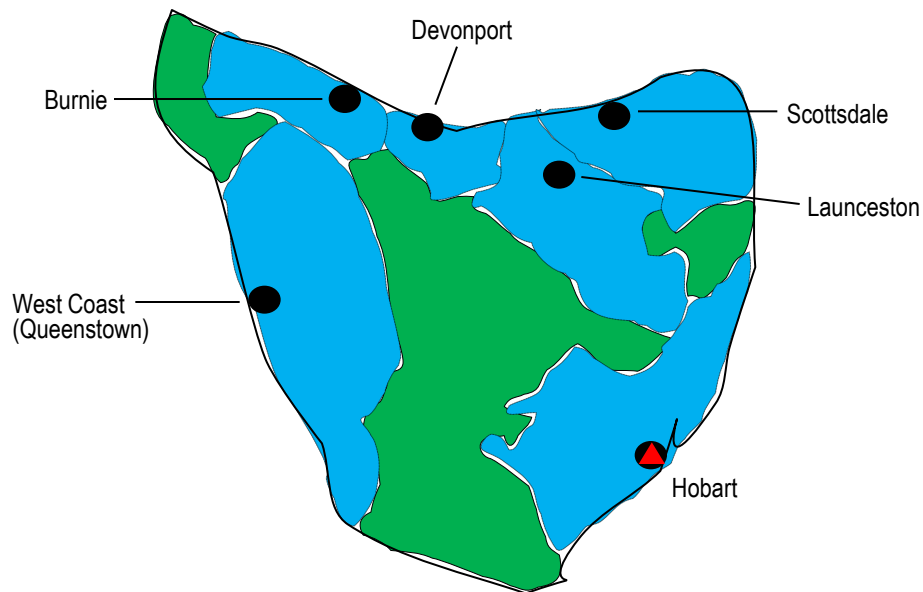

TAS – Today Network Programming

TAS RADIO STATIONS

SEA 101.7 FM	Burnie
SEA 107.7 FM	Devonport
SEA 100.9 FM	Hobart
CHILLI 90.1 FM	Launceston
7XS	Queenstown/West Coast
SEA 99.7 FM	Scottsdale

- Regional Radio Coverage Area
- Overlap in Radio Coverage Area
- Regional Radio Market
- Capital City

Radio coverage is an estimate only, map not to scale
The Southern Cross Austereo Sydney & Melbourne offices do not represent the following stations –
SEA 101.7 FM Burnie, SEA 107.7 FM Devonport, SEA 99.7 FM Scottsdale, CHILLI 90.1 FM Launceston & 7XS Queenstown/West Coast