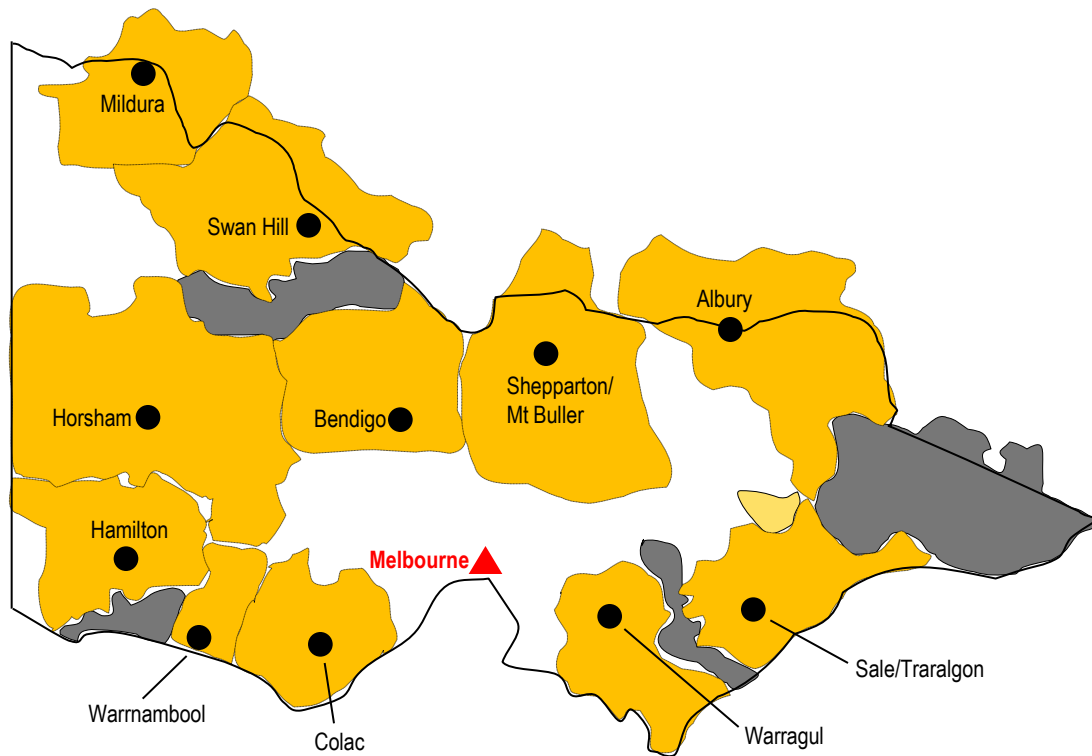

The Southern Cross Austereo Brisbane & Sydney offices does not represent the following stations – ZINC HI Emerald, 1071 AM 4SB Kingaroy, ZINC 666 Mt Isa & ZINC ZR Roma

NSW & ACT - Triple M Local Works Programming

NSW & ACT RADIO STATIONS

2MMM	Sydney
2AY / THE RIVER 105.7 FM	Albury
MIX 106.3 FM	Canberra
2CS FM	Coffs Harbour
2GO FM	Gosford
2RG	Griffith
KOFM	Newcastle
2GZ FM	Orange
2MC FM	Port Macquarie
BREEZE NSW	Remote NSW
2WG	Wagga Wagga

-  Regional Radio Coverage Area
-  Overlap in Radio Coverage Area
-  Regional Radio Market
-  Capital City

VIC – Triple M Local Works Programming

VIC RADIO STATIONS

3MMM	Melbourne
THE RIVER 105.7 FM / 2AY	Albury
3BO FM	Bendigo
3CS	Colac
3HA	Hamilton
3WM	Horsham
SUN 97.9 FM	Mildura
GOLD 1242	Sale/Traralgon
3SR FM 95.3 / 3SR FM 91.3	Shepparton/Mt Buller
3SH	Swan Hill
3GG	Warragul
3YB	Warrnambool

-  Regional Radio Coverage Area
-  Overlap in Radio Coverage Area
-  Regional Radio Market
-  Capital City

TAS – Triple M Local Works Programming

TAS RADIO STATIONS

7BU 558 AM	Burnie
7AD 900 AM	Devonport
HEART 107.3	Hobart
89.3 LAFM	Launceston
7SD 540 AM	Scottsdale