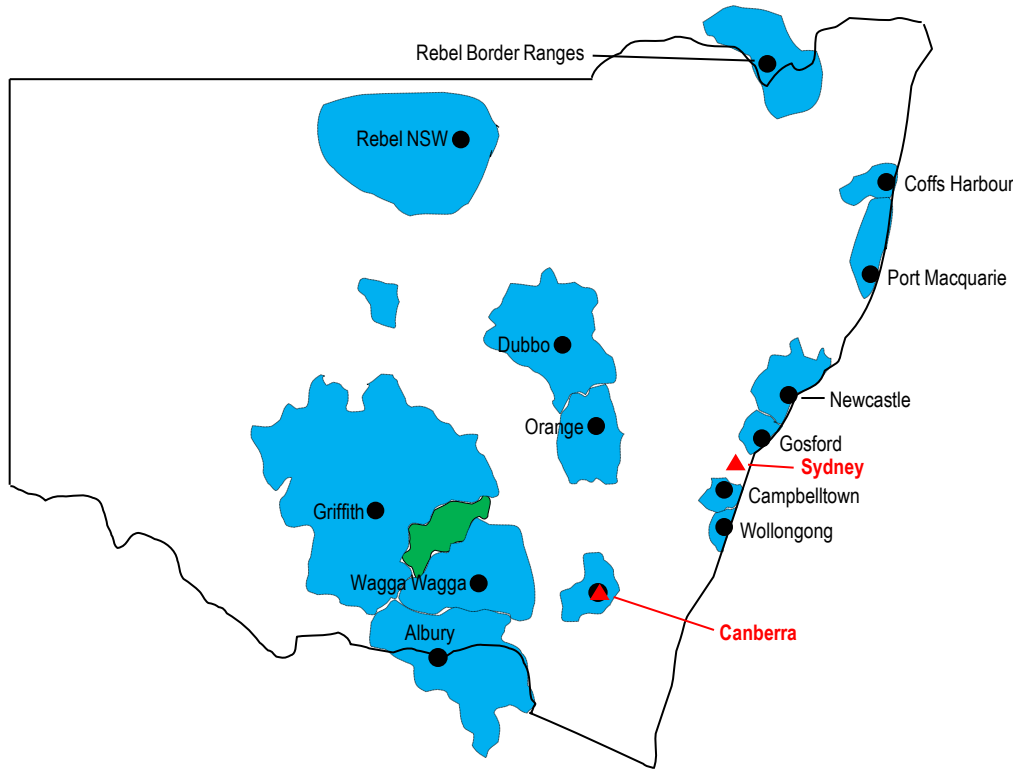

NSW & ACT - Today Network Programming

NSW & ACT RADIO STATIONS

2DAY FM	Sydney
STAR 104.9 FM	Albury
C91.3 FM	Campbelltown
FM 104.7	Canberra
STAR 105.5 FM	Coffs Harbour
STAR 93.5 FM	Dubbo
SEA 101.3 FM	Gosford
STAR 99.7 FM	Griffith
NXFM	Newcastle
STAR 105.9 FM	Orange
STAR 102.3 FM	Port Macquarie
REBEL BORDER RANGES	Remote NSW
REBEL NSW	Remote NSW
STAR 93.1 FM	Wagga Wagga
i98 FM	Wollongong

- Regional Radio Coverage Area
- Overlap in Radio Coverage Area
- Regional Radio Market
- Capital City

Radio coverage is an estimate only, map not to scale