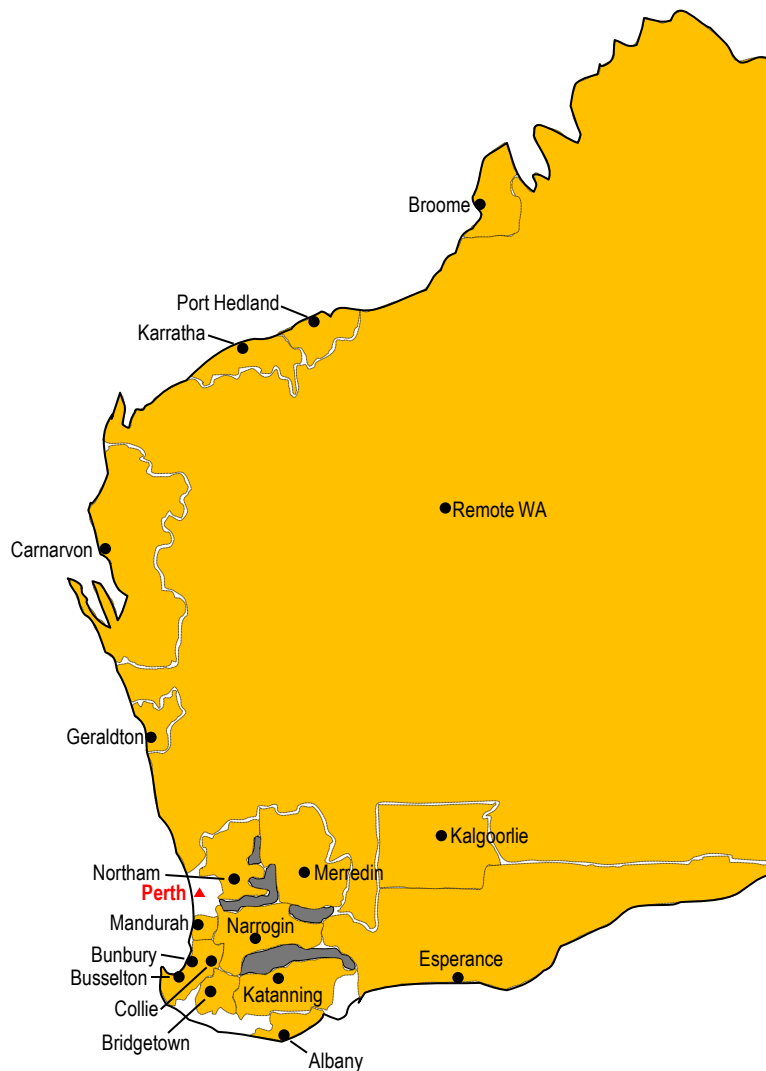

-  Regional Radio Coverage Area
-  Overlap in Radio Coverage Area
-  Regional Radio Market
-  Capital City

TAS – Today Network Programming

TAS RADIO STATIONS

SEA 101.7 FM	Burnie
SEA 107.7 FM	Devonport
SEA 100.9 FM	Hobart
CHILLI 90.1 FM	Launceston
7XS	Queenstown/West Coast
SEA 99.7 FM	Scottsdale

-  Regional Radio Coverage Area
-  Overlap in Radio Coverage Area
-  Regional Radio Market
-  Capital City

VIC – Triple M Local Works Programming

VIC RADIO STATIONS

3MMM	Melbourne
THE RIVER 105.7 FM / 2AY	Albury
3BO FM	Bendigo
3CS	Colac
3HA	Hamilton
3WM	Horsham
SUN 97.9 FM	Mildura
GOLD 1242	Sale/Traralgon
3SR FM 95.3 / 3SR FM 91.3	Shepparton/Mt Buller
3SH	Swan Hill
3GG	Warragul
3YB	Warrnambool

-  Regional Radio Coverage Area
-  Overlap in Radio Coverage Area
-  Regional Radio Market
-  Capital City

TAS – Triple M Local Works Programming

TAS RADIO STATIONS

7BU 558 AM	Burnie
7AD 900 AM	Devonport
HEART 107.3	Hobart
89.3 LAFM	Launceston
7SD 540 AM	Scottsdale

WA – Triple M Local Works Programming

WA RADIO STATIONS

MIX 94.5 FM	Perth
6VA	Albany
6BY	Bridgetown
BROOME SPIRIT	Broome
6TZ / SPIRIT SOUTHWEST 621	Bunbury
756 AM	Busselton
CLASSIC HITS 666	Carnarvon
6CI	Collie
6SE	Esperance
GERALDTON SPIRIT	Geraldton
6KG	Kalgoorlie
KARRATHA SPIRIT	Karratha
6WB	Katanning
6MM	Mandurah
6MD	Merredin
6NA	Narrogin
6AM	Northam
PORT HEDLAND SPIRIT	Port Hedland
SPIRIT REMOTE	WA Remote