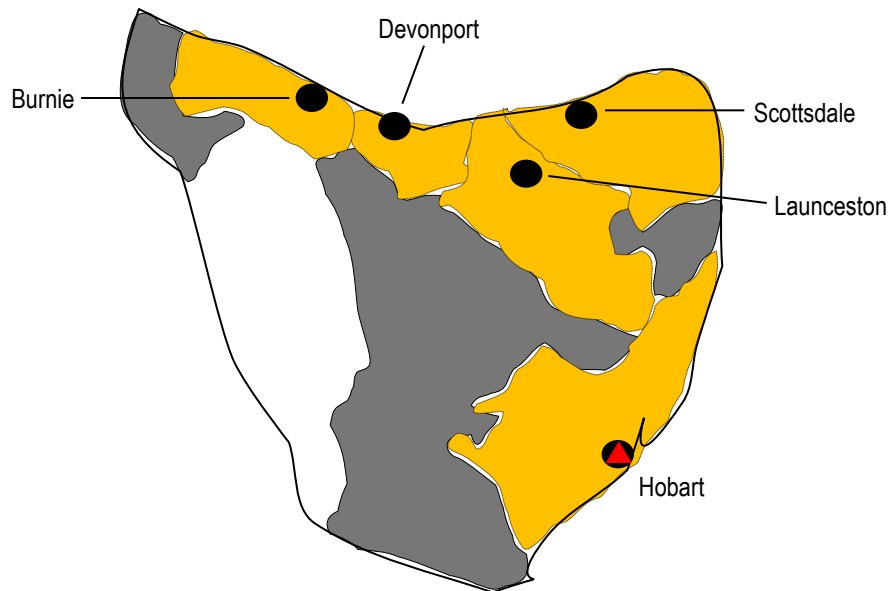

NSW & ACT RADIO STATIONS

2MMM	Sydney
2AY / THE RIVER 105.7 FM	Albury
MIX 106.3 FM	Canberra
2CS FM	Coffs Harbour
2GO FM	Gosford
2RG	Griffith
KOFM	Newcastle
2GZ FM	Orange
2MC FM	Port Macquarie
BREEZE NSW	Remote NSW
2WG	Wagga Wagga

-  Regional Radio Coverage Area
-  Overlap in Radio Coverage Area
-  Regional Radio Market
-  Capital City

VIC – Triple M Local Works Programming

VIC RADIO STATIONS

3MMM	Melbourne
THE RIVER 105.7 FM / 2AY	Albury
3BO FM	Bendigo
3CS	Colac
3HA	Hamilton
3WM	Horsham
SUN 97.9 FM	Mildura
GOLD 1242	Sale/Traralgon
3SR FM 95.3 / 3SR FM 91.3	Shepparton/Mt Buller
3SH	Swan Hill
3GG	Warragul
3YB	Warrnambool

-  Regional Radio Coverage Area
-  Overlap in Radio Coverage Area
-  Regional Radio Market
-  Capital City

TAS – Triple M Local Works Programming

TAS RADIO STATIONS

7BU 558 AM	Burnie
7AD 900 AM	Devonport
HEART 107.3	Hobart
89.3 LAFM	Launceston
7SD 540 AM	Scottsdale

-  Regional Radio Coverage Area
-  Overlap in Radio Coverage Area
-  Regional Radio Market
-  Capital City

SA / NT – Triple M Local Works Programming

SA & NT RADIO STATIONS

5MMM

Adelaide

5SE

Mt Gambier

-  Regional Radio Coverage Area
-  Overlap in Radio Coverage Area
-  Regional Radio Market
-  Capital City